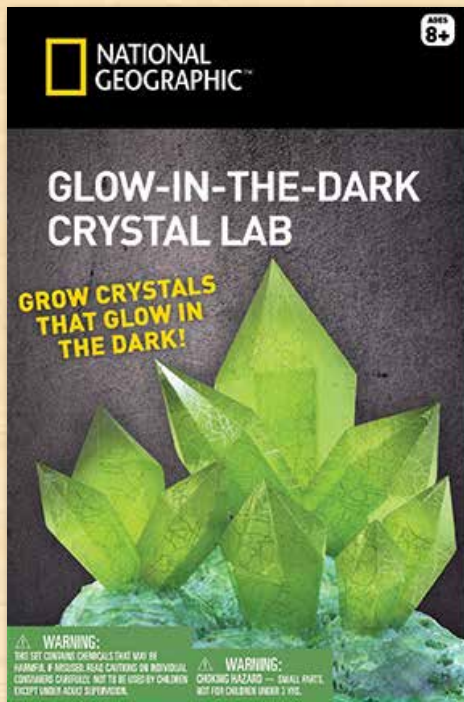

KITS

Glow In Dark Crystal Green
NGGIDCRYSTAL

Slime Science Kit
NGSLIME

Geode Dig Kit
NGDIGGEODE

Gemstone Dig Kit
NGGEM

Volcano Science Kit
NGVOLCANO

Glow-in-the-Dark Moons & Stars

Shark Teeth Dig Kit
NGSHARK