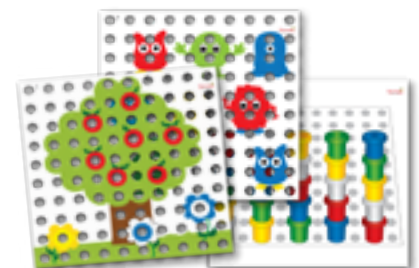

Pegboard 1 pc 15 cm | ST 1501

Plastic pegboard with small holes in a 10 x 10 grid formation. Size: 15 x 15 cm. Use together with laces ST 1518 or pegs ST 1502.

Pegs Bulk 500 pcs | ST 1502

Bulk set (500 pcs) of small mushrooms pegs in 4 colours. Use with pegboard ST 1501.

Pegboard Pattern Cards | ST 1503

8 Double-sided activity cards with images and instructions. Use with pegboard ST 1501.

Jumbo Pegboard 1 pc 20 cm | ST 1522

Large plastic pegboard with square holes in a 10 x 10 grid formation. Multiple pegboards can be clipped together for group work. Size: 20 x 20 cm. Use with jumbo pegs ST 1523.

Jumbo Pegs 50 pcs | ST 1523

Giant plastic pegs in 5 colours, can also stack on top of each other. Use with pegboard ST 1522. Size 35 mm high.

Jumbo Pegboard Activity Cards ST 1524

6 Graded double-sided activity cards. Use with pegboard ST 1522.